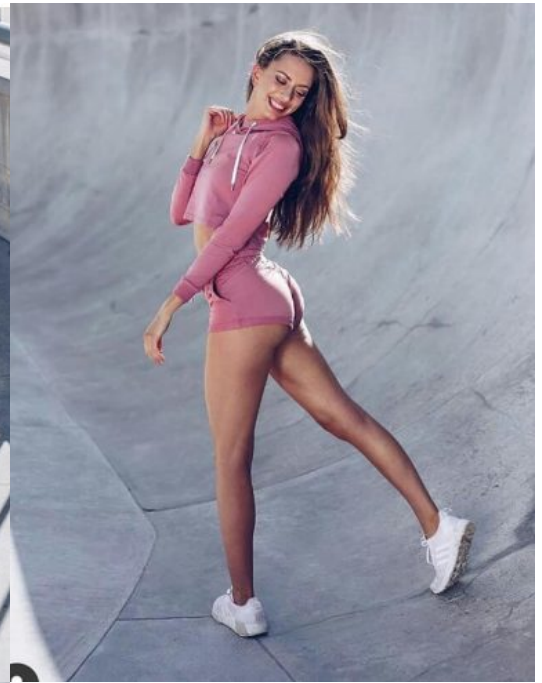

AIDA

Model type: Photo model
Country: Sweden
Height: 178cm/5ft 10inch
Chest: 87
Brust: 89
Waist: 60
Hair color: Brown
Skin color: Light
Eye color: Green
Hair type: Long

Email: info@abc-models.com

Contact: +387 60 993 201