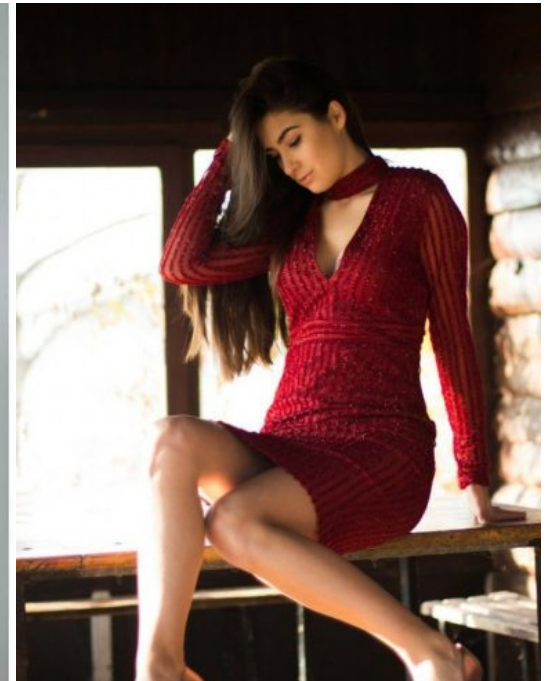

ADELISA

Model type: Photo model
Gender: Female
Country: Bosnia and Herzegovina
Chest: 89
Brust: 90
Waist: 60
Hair color: Black
Skin color: Light
Eye color: Brown
Hair type: Long

Email: info@abc-models.com